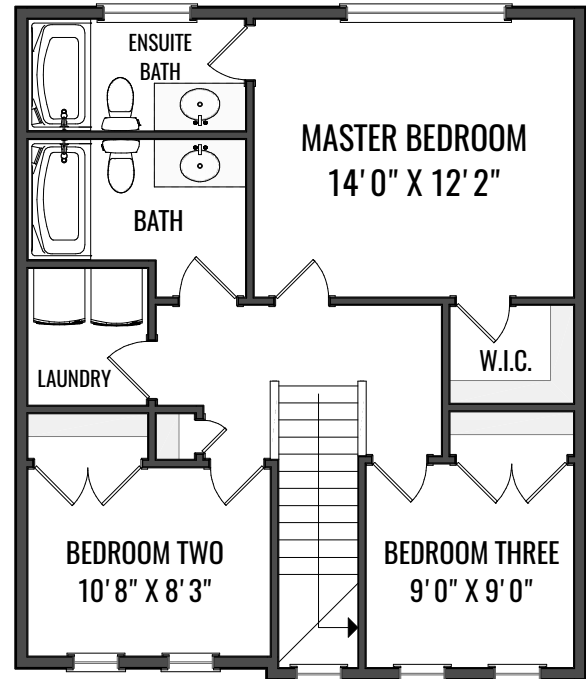

192 WINDGATE CLOSE SW, AIRDRIE

MAIN - 680.63 Sq.ft. / 63.23 m2

UPPER - 727.47 Sq.ft. / 67.58 m2

RMS TOTAL - 1408.10 Sq.ft. / 130.81 m2

SERGHEI CICALA
CENTURY 21 POWERREALTY.CA
CICALASERGHEI@GMAIL.COM
APRIL 18, 2019

DETACHED SINGLE FAMILY

*RECA RMS MEASUREMENTS TAKEN TO EXTERIOR FOUNDATION

UPPER LEVEL