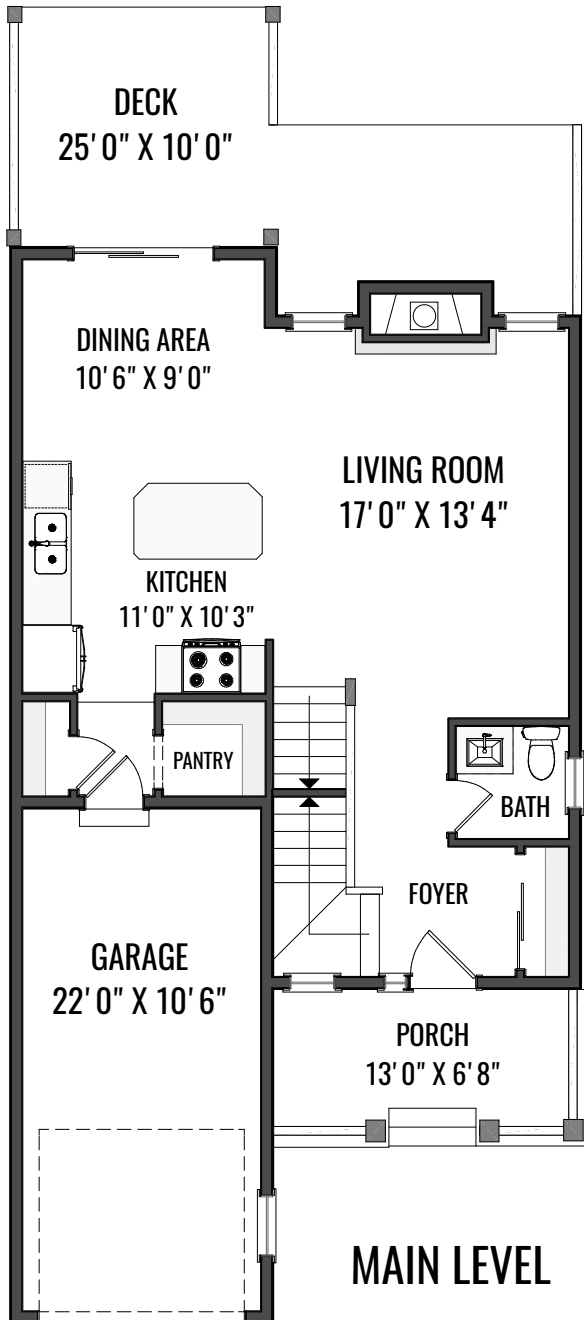

192 WINDGATE CLOSE SW, AIRDRIE

MAIN - 680.63 Sq.ft. / 63.23 m2

UPPER - 727.47 Sq.ft. / 67.58 m2

RMS TOTAL - 1408.10 Sq.ft. / 130.81 m2

SERGHEI CICALA
CENTURY 21 POWERREALTY.CA
CICALASERGHEI@GMAIL.COM
APRIL 18, 2019

DETACHED SINGLE FAMILY

*RECA RMS MEASUREMENTS TAKEN TO EXTERIOR FOUNDATION

UPPER LEVEL